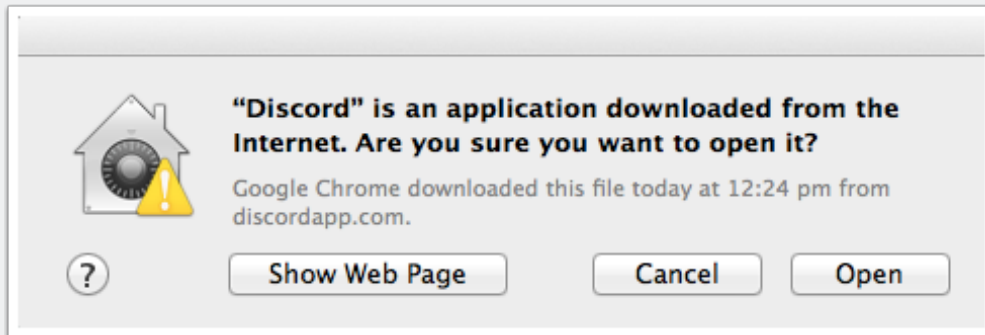

Setting Up Discord

Open Discord

Open the Discord app. If a message similar to this appears click Open.