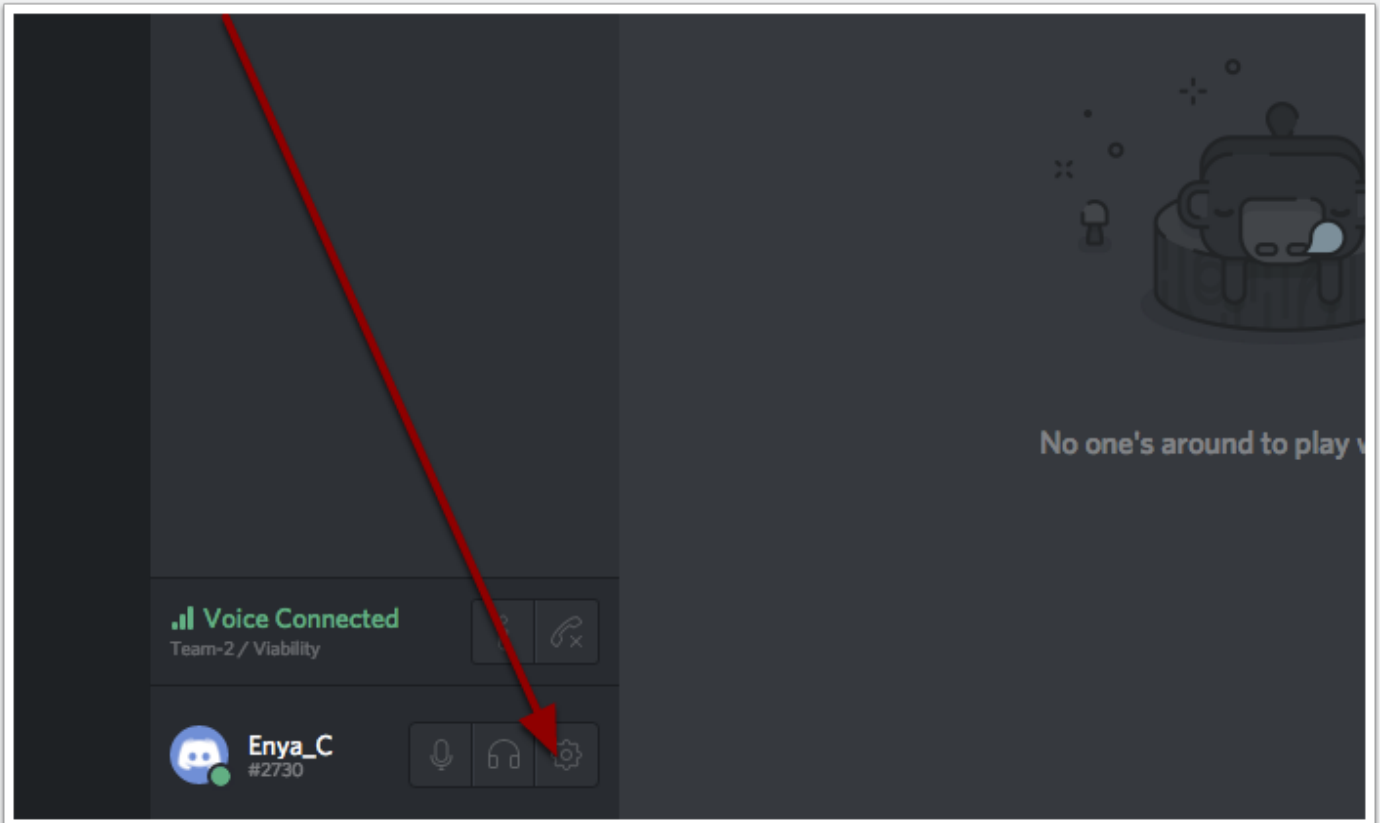

Setting Up Discord

Open User Settings

Click on the cog in the bottom left.