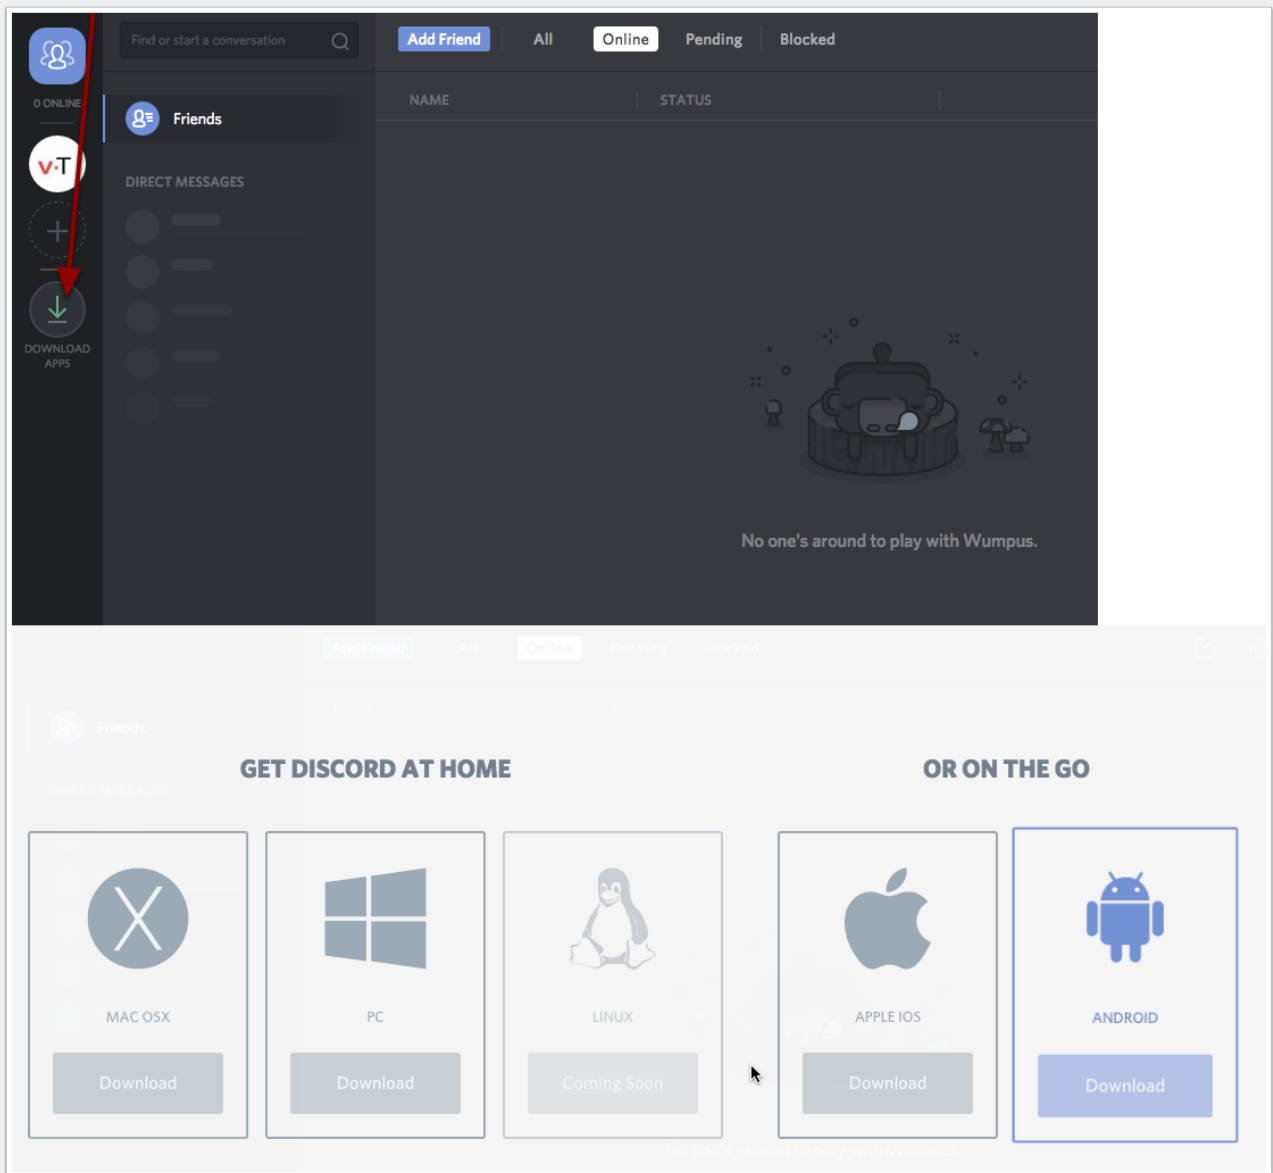

Setting Up Discord

Install Discord

Click Download Apps on the left side of the window. Then when prompted select your correct operating system under 'Get Discord at home or on the go'. Open Discord in your Downloads folder and follow the prompts to install it.