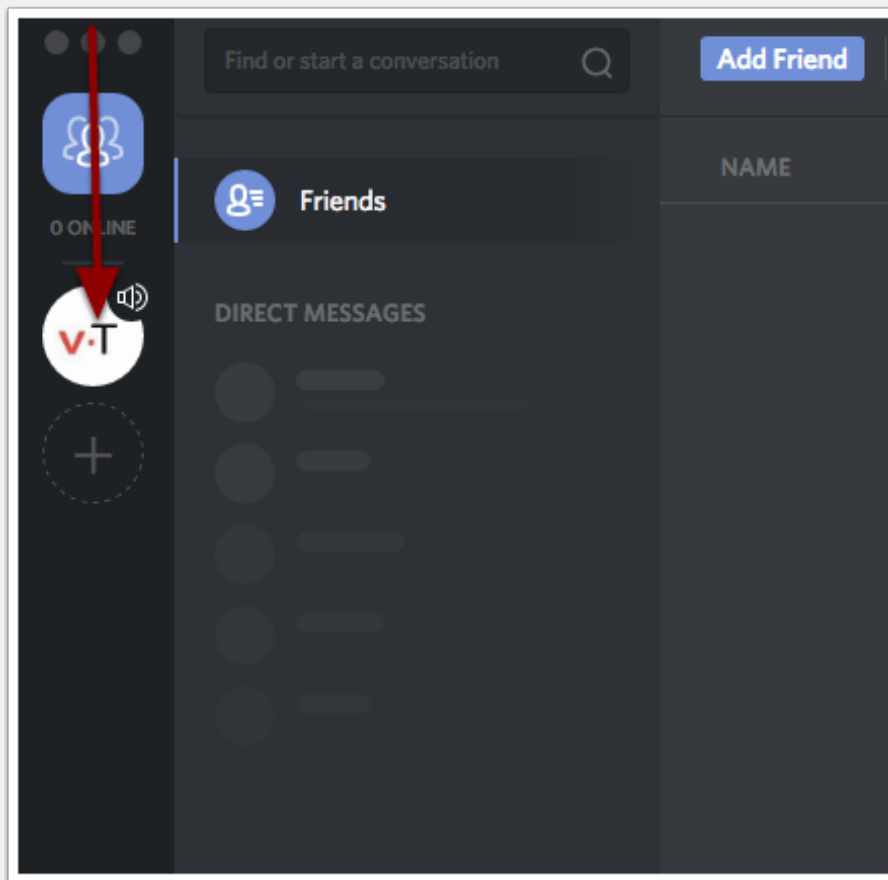

Setting Up Discord

Go to the V-Teamwork server

Click the icon on the left that looks like this:

Familiarise yourself with Discord

Clicking on the V-Teamwork server will automatically take you to the General Chat channel. Scroll down to read some tips for using Discord during your in-game sessions.